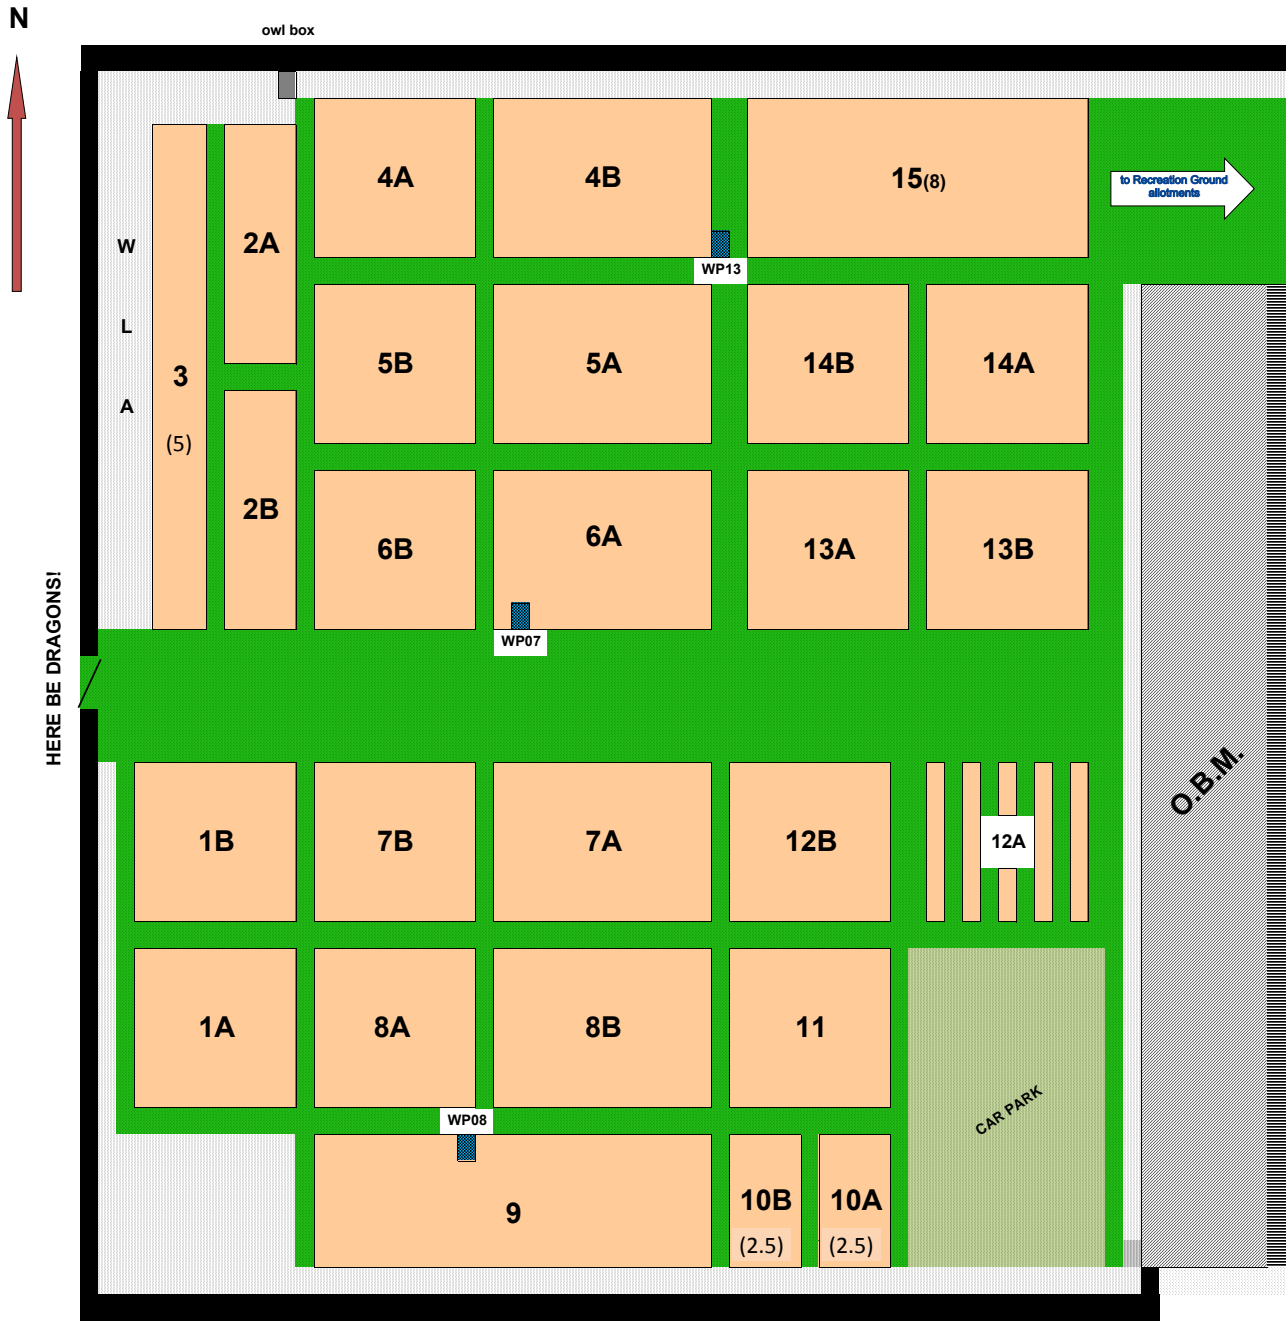

# Otford Allotments Association

MILL MEADOW Allotments Site - December 2010 (not to scale)